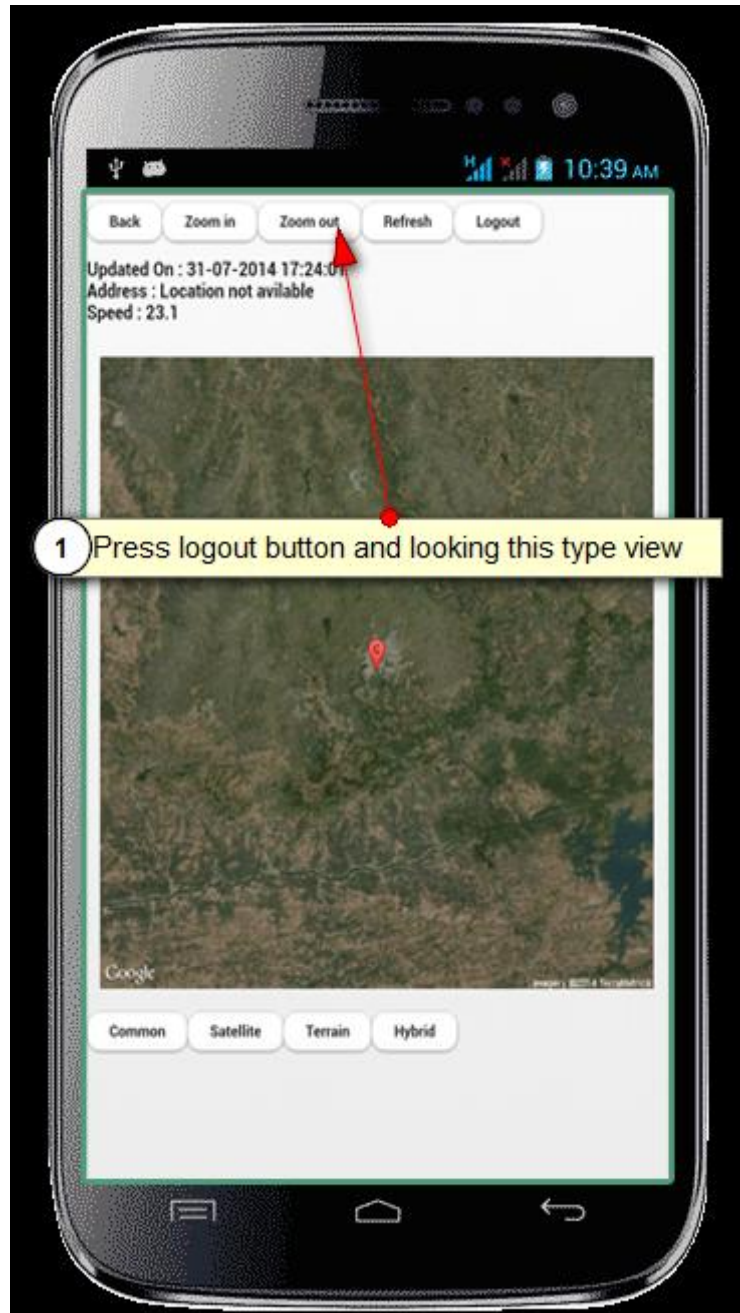

1. Log in Screen:

- This is log in Screen of the mobile web.
- You want to log in this mobile web so enter username or pass word.
- Enter the username and password then after the press log in button and visit our mobile web.

- This is log in screen.
- Enter username or password then after press log in button.

2. Devices:

- This is devices list screen.
- Select any one devices to track location.

3.Zoom in :

- This is device location on map views.
- Click to zoom in button to zoom map view location.

4.Zoom out :

- This is device location on map views.
- Click to zoom out to zoom out map view location.

5.Common :

➤ This common type map view.

6.satelite :

- This is satellite mode map view.
- Press the button and looking satellite view.

7. Terrain :

➤ This is terrain type map view.

8.Hybrid :

- This is hybrid type map view.
- You looking this type view so press the hybrid button.

9.log out :

- If you want to logout this mobile web so press log out button.