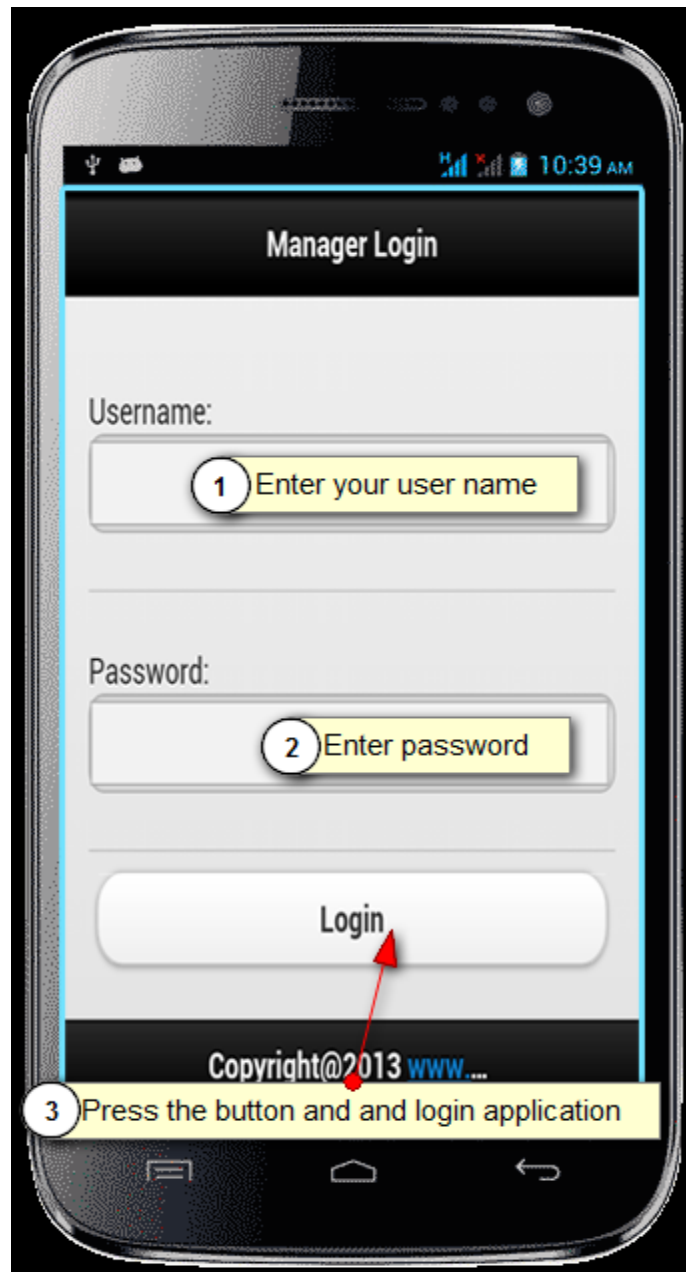

Index

| | |
|-------------------|----|
| 1. Log in..... | 2 |
| 2. Devices..... | 4 |
| 3. Zoom in..... | 5 |
| 4. Zoom Out..... | 6 |
| 5. Common..... | 7 |
| 6. Satellite..... | 8 |
| 7. Terrain..... | 9 |
| 8. Hybrid..... | 10 |
| 9. Log out..... | 11 |

1. Log in Screen:

- This is log in Screen of the mobile web.
- You want to log in this mobile web so enter username or pass word.
- Enter the username and password then after the press log in button and visit our mobile web.

- This is log in screen.
- Enter username or password then after press log in button.

2. Devices:

- This is devices list screen.
- Select any one devices to track location.

3.Zoom in :

- This is device location on map views.
- Click to zoom in button to zoom map view location.