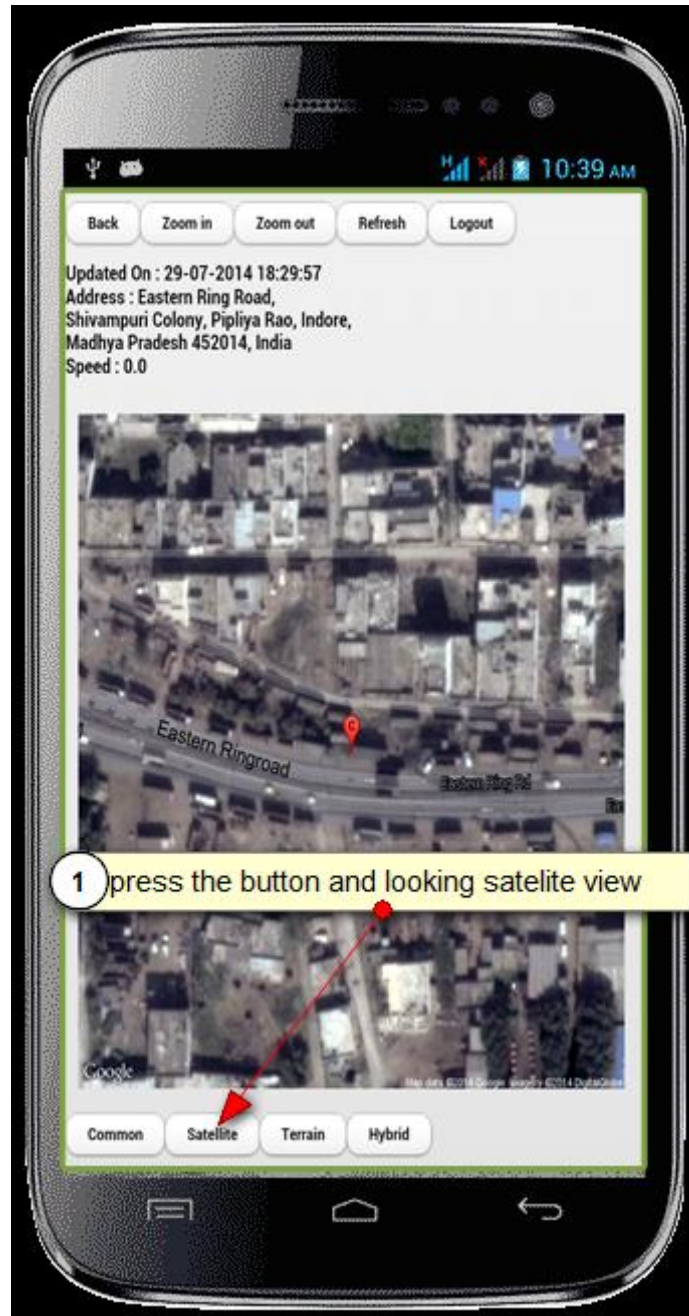

- This is log in screen.
- Enter username or password then after press log in button.

2. Devices:

- This is devices list screen.
- Select any one devices to track location.

3.Zoom in :

- This is device location on map views.
- Click to zoom in button to zoom map view location.

4.Zoom out :

- This is device location on map views.
- Click to zoom out to zoom out map view location.

5.Common :

➤ This common type map view.

6.satelite :

- This is satellite mode map view.
- Press the button and looking satellite view.

7. Terrain :

➤ This is terrain type map view.

8.Hybrid :

- This is hybrid type map view.
- You looking this type view so press the hybrid button.

9.log out :

- If you want to logout this mobile web so press log out button.