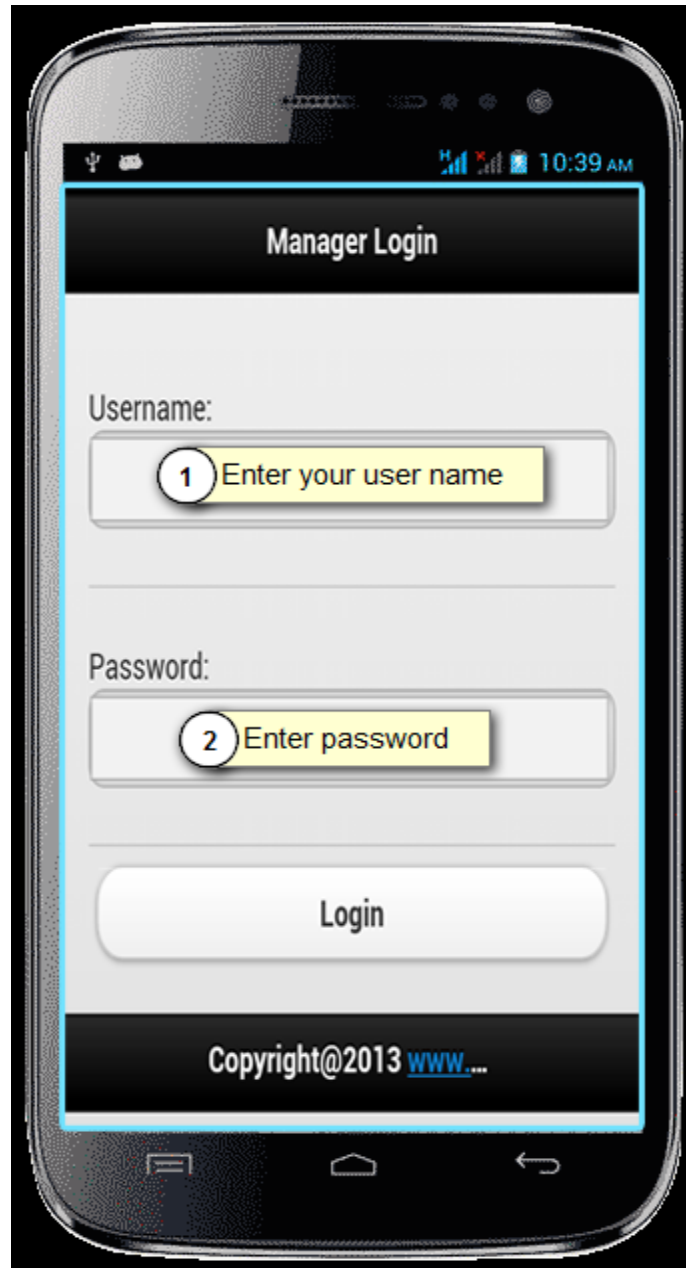

Index

| | |
|-------------------|----|
| 1. Log in..... | 2 |
| 2. Devices..... | 4 |
| 3. Zoom in..... | 5 |
| 4. Zoom Out..... | 6 |
| 5. Common..... | 7 |
| 6. Satellite..... | 8 |
| 7. Terrain..... | 9 |
| 8. Hybrid..... | 10 |
| 9. Log out..... | 11 |

1. Log in Screen:

- This is log in Screen of the mobile web.
- You want to log in this mobile web so enter username or pass word.
- Enter the username and password then after the press log in button and visit our mobile web.

- This is log in screen.
- Enter username or password then after press log in button.

2. Devices:

- This is devices list screen.
- Select any one devices to track location.

3.Zoom in :

- This is device location on map views.
- Click to zoom in button to zoom map view location.