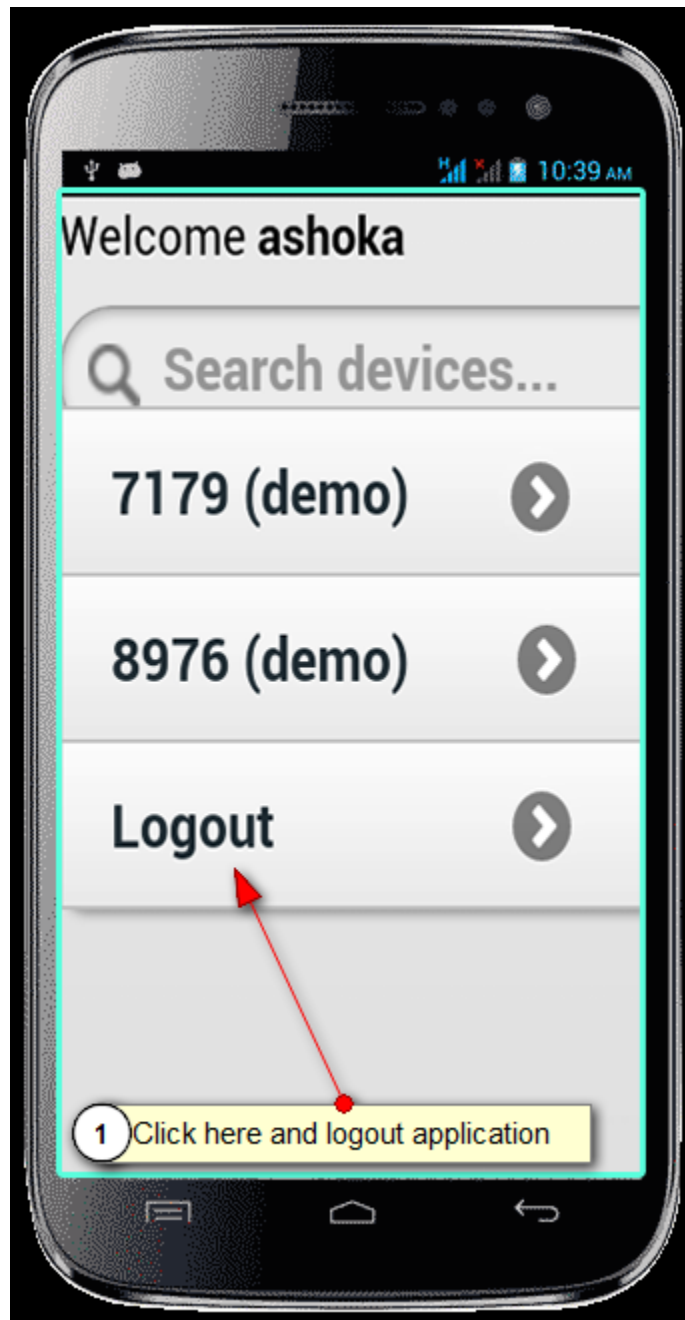

1. Log in Screen:

- This is log in Screen of the mobile web.
- You want to log in this mobile web so enter username or pass word.
- Enter the username and password then after the press log in button and visit our mobile web.

- This is log in screen.
- Enter username or password then after press log in button.

2. Devices:

- This is devices list screen.
- Select any one devices to track location.

3.Zoom in :

- This is device location on map views.
- Click to zoom in button to zoom map view location.

4.Zoom out :

- This is device location on map views.
- Click to zoom out to zoom out map view location.

5.Common :

➤ This common type map view.

6.satelite :

- This is satellite mode map view.
- Press the button and looking satellite view.

7. Terrain :

➤ This is terrain type map view.

8.Hybrid :

- This is hybrid type map view.
- You looking this type view so press the hybrid button.

9.log out :

- If you want to logout this mobile web so press log out button.