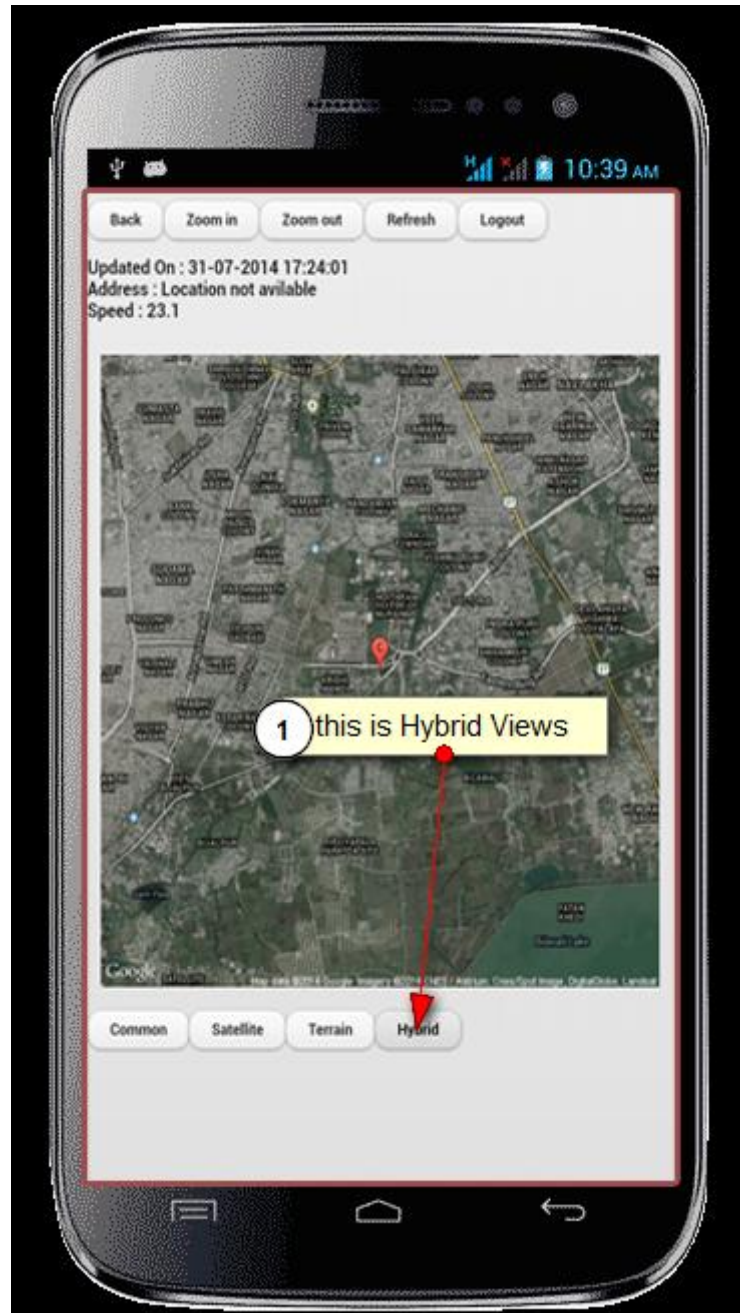

- This is log in screen.
- Enter username or password then after press log in button.

2. Devices:

- This is devices list screen.
- Select any one devices to track location.

3.Zoom in :

- This is device location on map views.
- Click to zoom in button to zoom map view location.

4.Zoom out :

- This is device location on map views.
- Click to zoom out to zoom out map view location.

5.Common :

➤ This common type map view.

6.satelite :

- This is satellite mode map view.
- Press the button and looking satellite view.

7. Terrain :

➤ This is terrain type map view.

8.Hybrid :

- This is hybrid type map view.
- You looking this type view so press the hybrid button.

9.log out :

- If you want to logout this mobile web so press log out button.