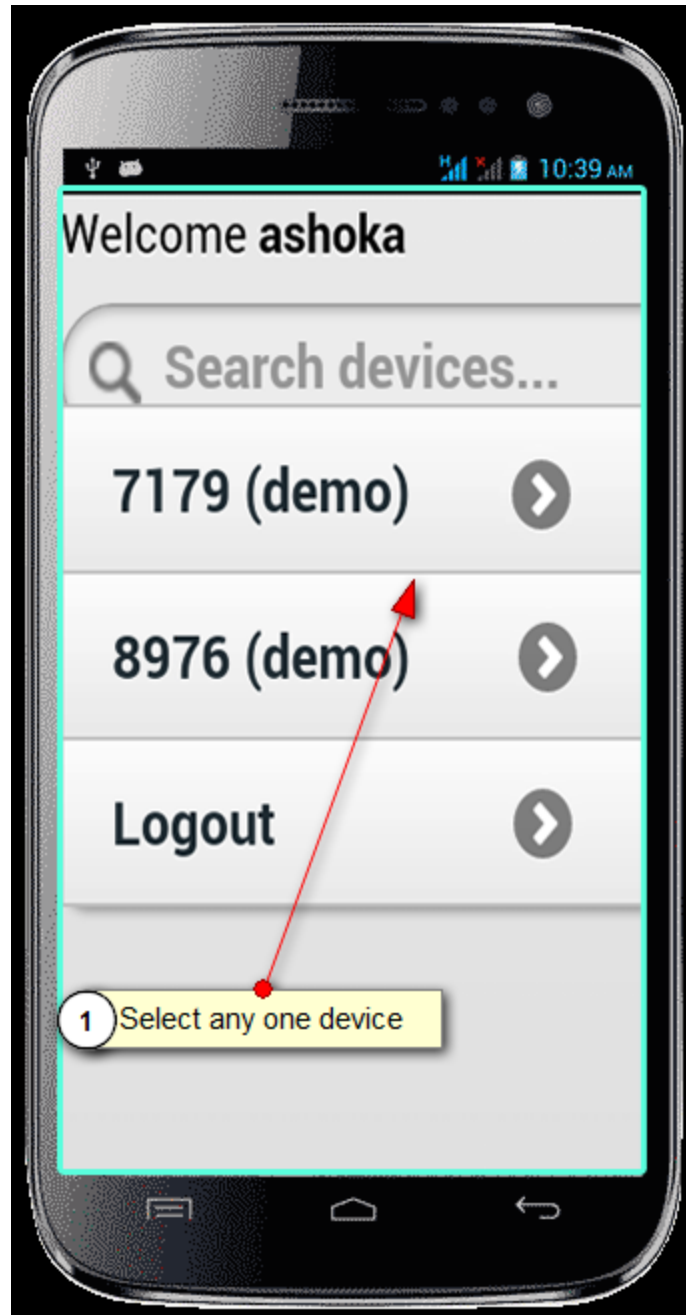

1. Log in Screen:

- This is log in Screen of the mobile web.
- You want to log in this mobile web so enter username or pass word.
- Enter the username and password then after the press log in button and visit our mobile web.

- This is log in screen.
- Enter username or password then after press log in button.

2. Devices:

- This is devices list screen.
- Select any one devices to track location.

3.Zoom in :

- This is device location on map views.
- Click to zoom in button to zoom map view location.

4.Zoom out :

- This is device location on map views.
- Click to zoom out to zoom out map view location.

5.Common :

➤ This common type map view.

6.satelite :

- This is satellite mode map view.
- Press the button and looking satellite view.

7. Terrain :

➤ This is terrain type map view.

8.Hybrid :

- This is hybrid type map view.
- You looking this type view so press the hybrid button.

9.log out :

- If you want to logout this mobile web so press log out button.