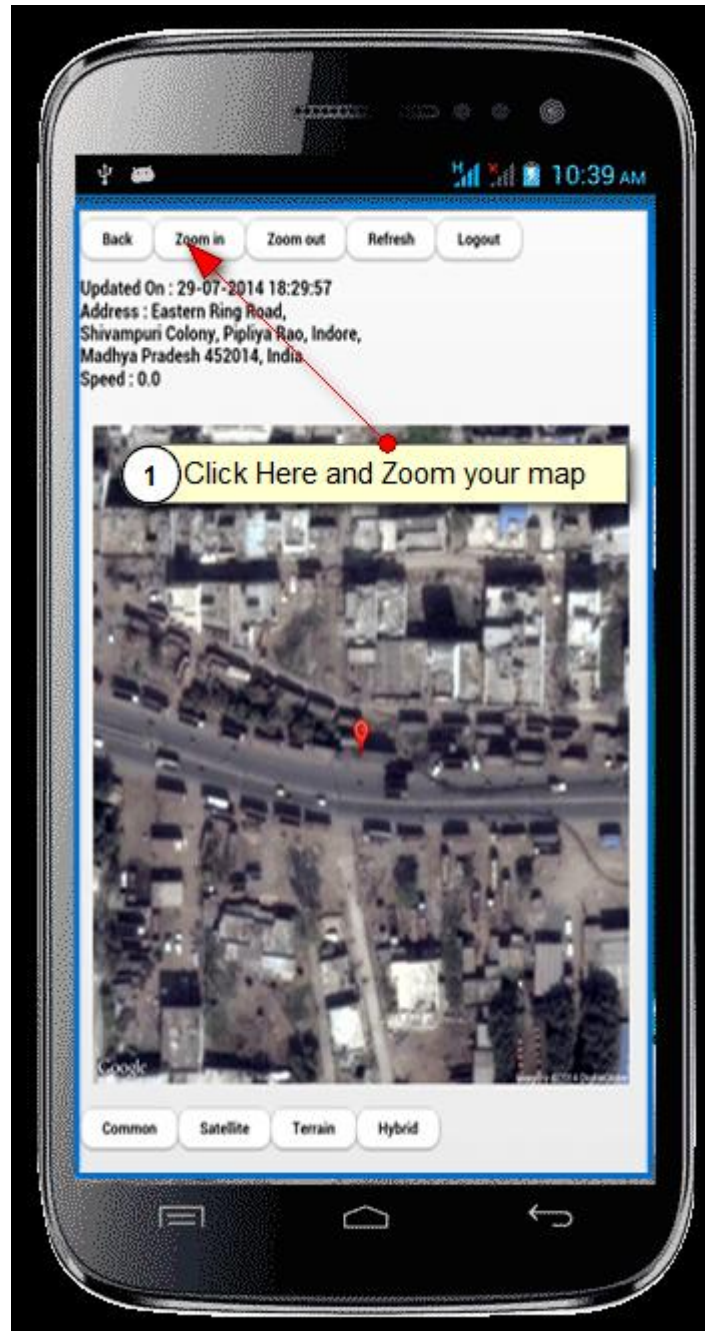

1. Log in Screen:

- This is log in Screen of the mobile web.
- You want to log in this mobile web so enter username or pass word.
- Enter the username and password then after the press log in button and visit our mobile web.

- This is log in screen.
- Enter username or password then after press log in button.

2. Devices:

- This is devices list screen.
- Select any one devices to track location.

3.Zoom in :

- This is device location on map views.
- Click to zoom in button to zoom map view location.

4.Zoom out :

- This is device location on map views.
- Click to zoom out to zoom out map view location.

5.Common :

➤ This common type map view.

6.satelite :

- This is satellite mode map view.
- Press the button and looking satellite view.

7. Terrain :

➤ This is terrain type map view.

8.Hybrid :

- This is hybrid type map view.
- You looking this type view so press the hybrid button.

9.log out :

- If you want to logout this mobile web so press log out button.